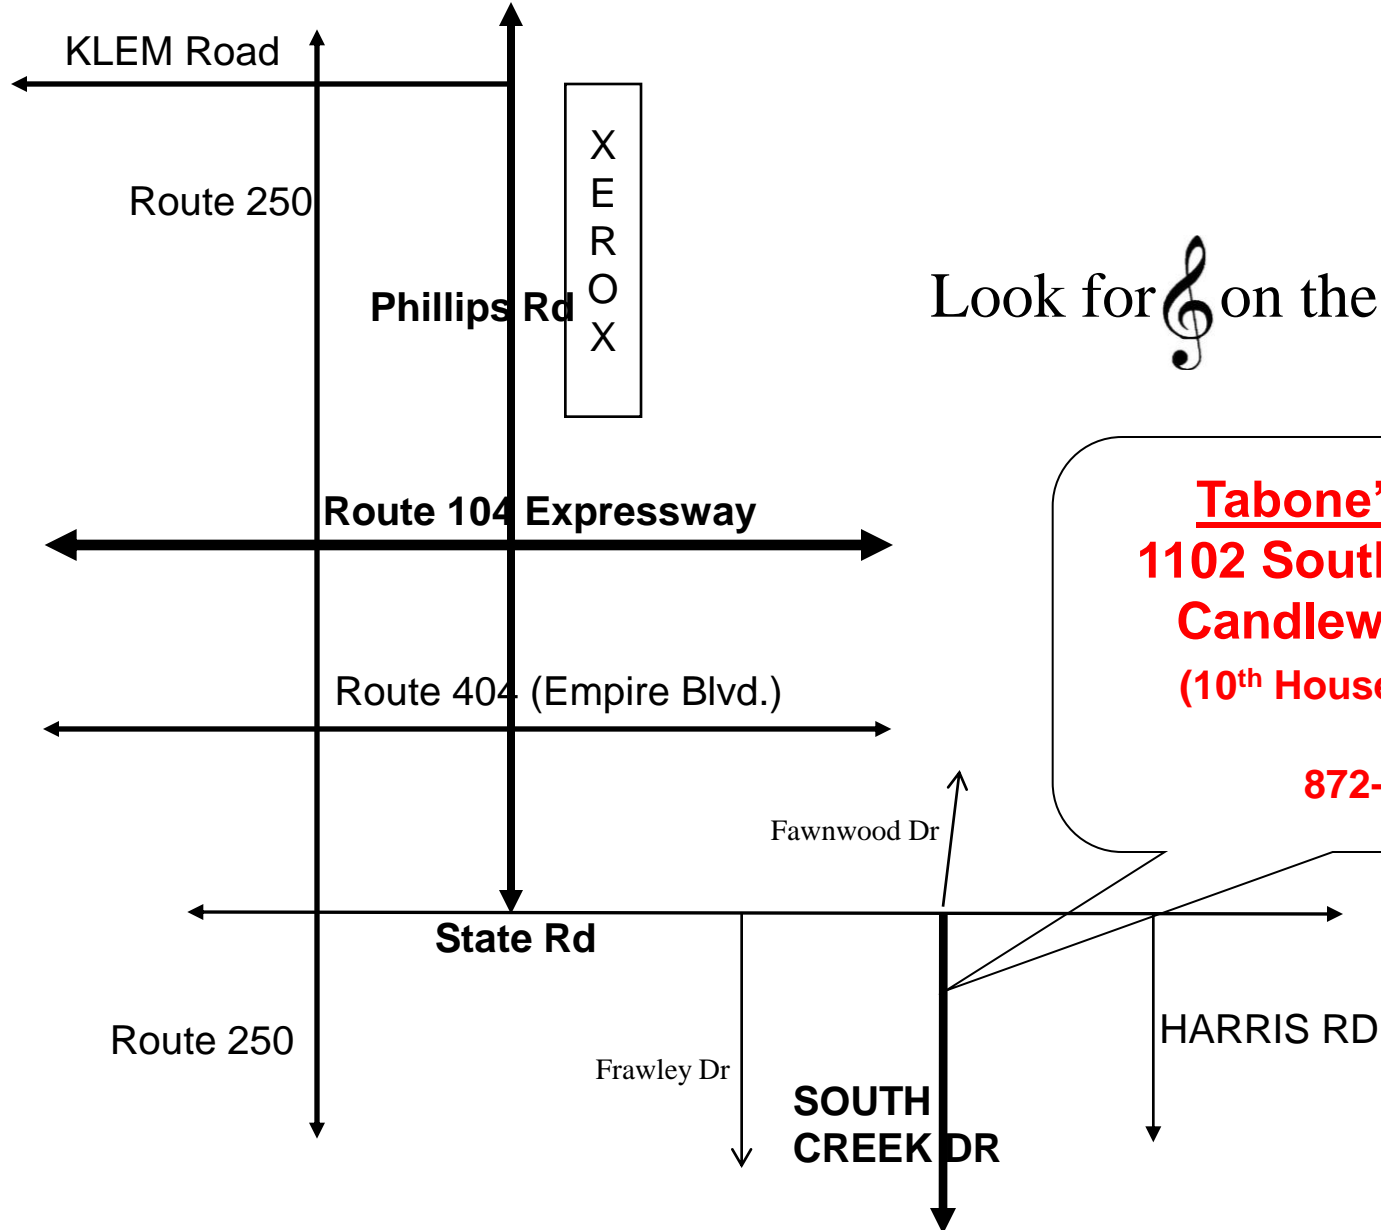

Lake Ontario

X
E
R
O
X

Look for  on the mailbox post

Tabone's House
1102 South Creek Dr.
Candlewood Park
(10th House on the left)

872-5909