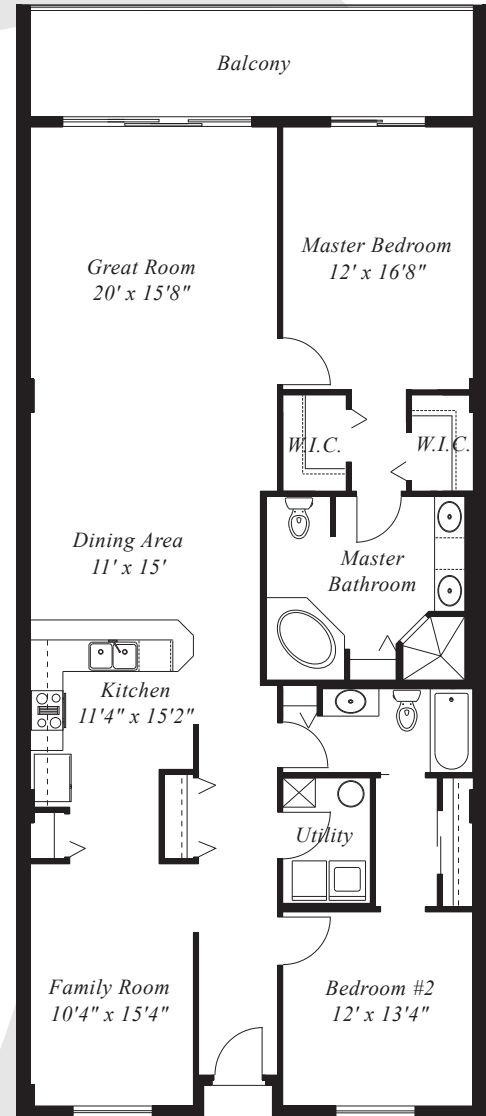

Promenade

CONDOMINIUM

*Cool Lake Breezes Enhance Memorable Evenings.
Celebrate Life & An Endless Fascination With Nature.
Come Home To The Promenade. This 2 Bedroom,
2 Bath Unit Was Designed With That Lifestyle in Mind.*

*A Spacious Great Room & Master Bedroom
Share a Grand Balcony Overlooking Turkey Lake.
Double Walk-In Closets, His & Her Vanities, The
Whirlpool Roman Tub & Separate Shower Make the Master
Suite the Haven of Your Home. With This Well Designed
Floor Plan, You Will Absolutely Love to Call
The Promenade Your Home.*

A
UNIT

*1,810 Sq. Ft. Living Area
195 Sq. Ft. Balcony
2 Bedrooms 2 Baths
Family Room*

*All Plans & Specifications are Preliminary Only.
All Dimensions Shown are Approximate & are Subject to Change
All Plans & Specifications May be Modified or Changed Without Notice*