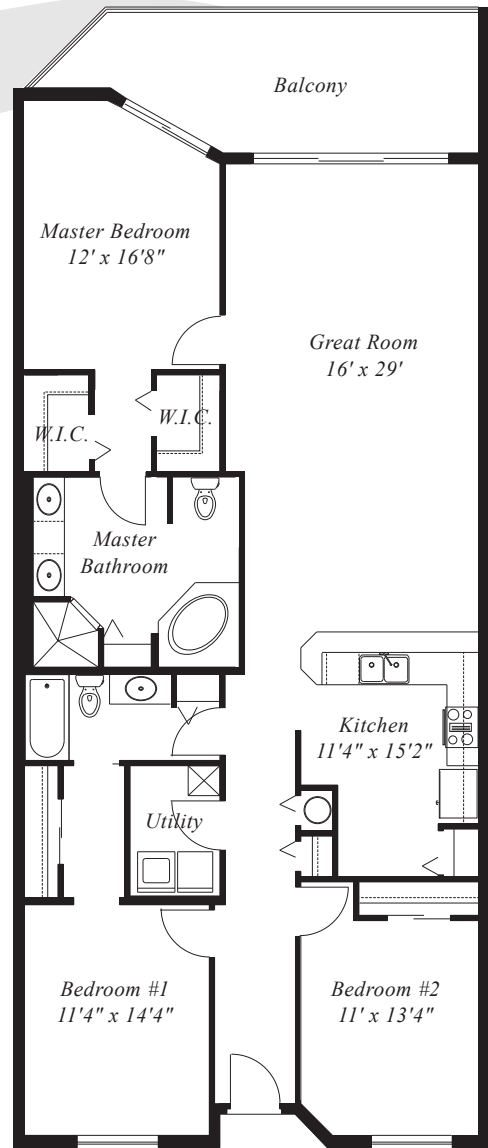

Promenade

CONDOMINIUM

*Cool Lake Breezes Enhance Memorable Evenings.
Celebrate Life & An Endless Fascination With Nature.
Come Home To The Promenade. This 3 Bedroom,
2 Bath Unit Was Designed With That Lifestyle in Mind.*

*A Spacious Great Room & Master Bedroom
Share a Grand Balcony Overlooking Turkey Lake.
Double Walk-In Closets, His & Her Vanities, The
Whirlpool Roman Tub & Separate Shower Make the Master
Suite the Haven of Your Home. With This Well Designed
Floor Plan, You Will Absolutely Love to Call
The Promenade Your Home.*

B
UNIT

1,775 Sq. Ft. Living Area
205 Sq. Ft. Balcony
3 Bedrooms 2 Baths