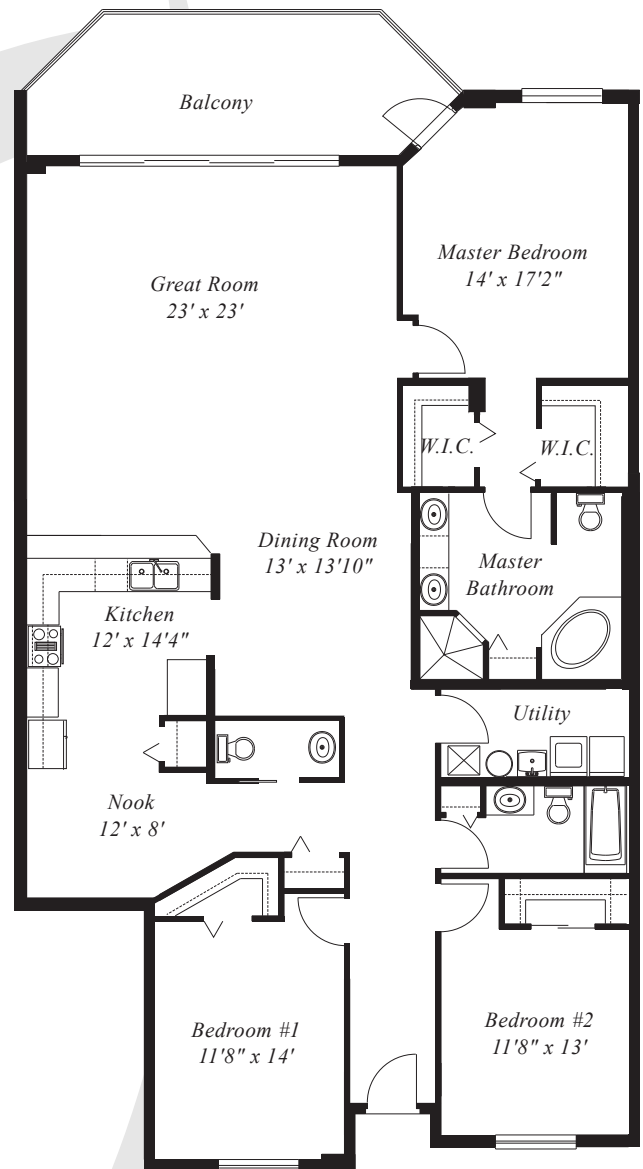

Promenade

CONDOMINIUM

*Cool Lake Breezes Enhance Memorable Evenings.
Celebrate Life & An Endless Fascination With Nature.
Come Home To The Promenade. This 3 Bedroom,
2 1/2 Bath Unit Was Designed With That Lifestyle in Mind.
A Spacious Great Room & Master Bedroom
Share a Grand Balcony Overlooking Turkey Lake.
Double Walk-In Closets, His & Her Vanities, The
Whirlpool Roman Tub & Separate Shower Make the Master
Suite the Haven of Your Home. With This Well Designed
Floor Plan, You Will Absolutely Love to Call
The Promenade Your Home.*

C
UNIT

2,260 Sq. Ft. Living Area
210 Sq. Ft. Balcony
3 Bedrooms 2 1/2 Baths
Breakfast Nook

*All Plans & Specifications are Preliminary Only.
All Dimensions Shown are Approximate & are Subject to Change
All Plans & Specifications May be Modified or Changed Without Notice*