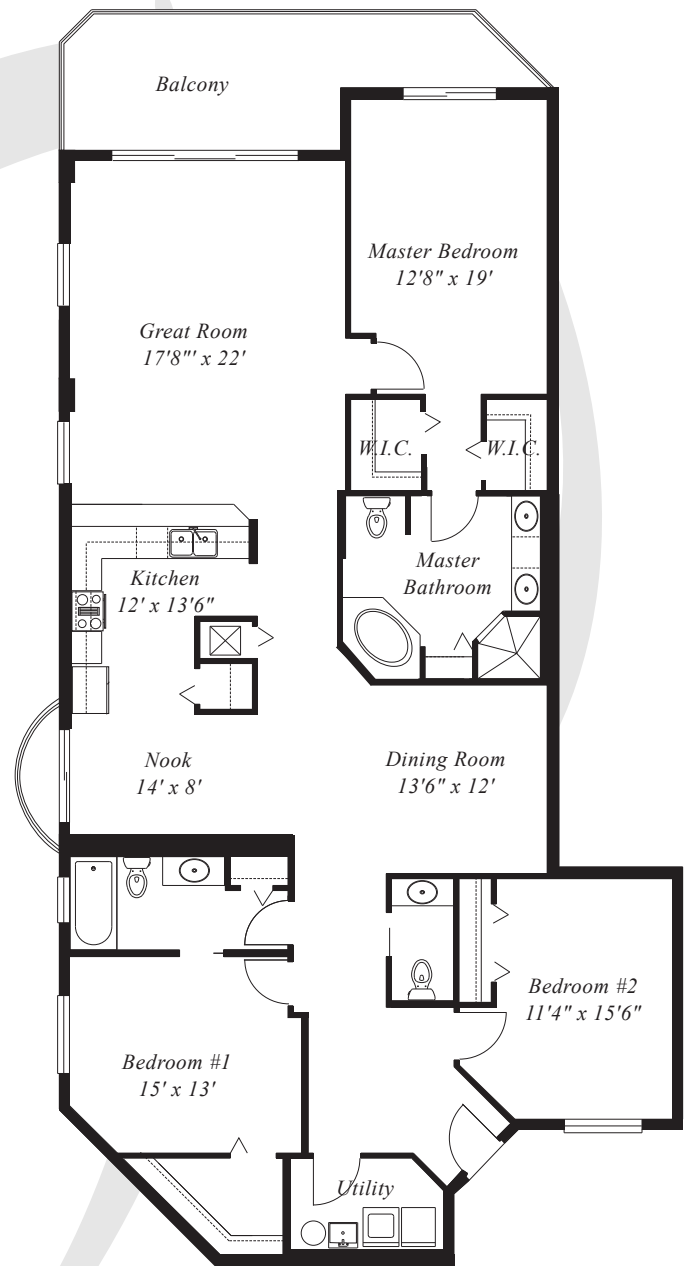

Promenade

CONDOMINIUM

*Cool Lake Breezes Enhance Memorable Evenings.
Celebrate Life & An Endless Fascination With Nature.
Come Home To The Promenade. This 3 Bedroom,
2 1/2 Bath Unit Was Designed With That Lifestyle in Mind.
A Spacious Great Room & Master Bedroom
Share a Grand Balcony Overlooking Turkey Lake.
Double Walk-In Closets, His & Her Vanities, The
Whirlpool Roman Tub & Separate Shower Make the Master
Suite the Haven of Your Home. With This Well Designed
Floor Plan, You Will Absolutely Love to Call
The Promenade Your Home.*

D
UNIT

2,345 Sq. Ft. Living Area
230 Sq. Ft. Balcony
3 Bedrooms 2 1/2 Baths
Breakfast Nook with Terrace

*All Plans & Specifications are Preliminary Only.
All Dimensions Shown are Approximate & are Subject to Change
All Plans & Specifications May be Modified or Changed Without Notice*