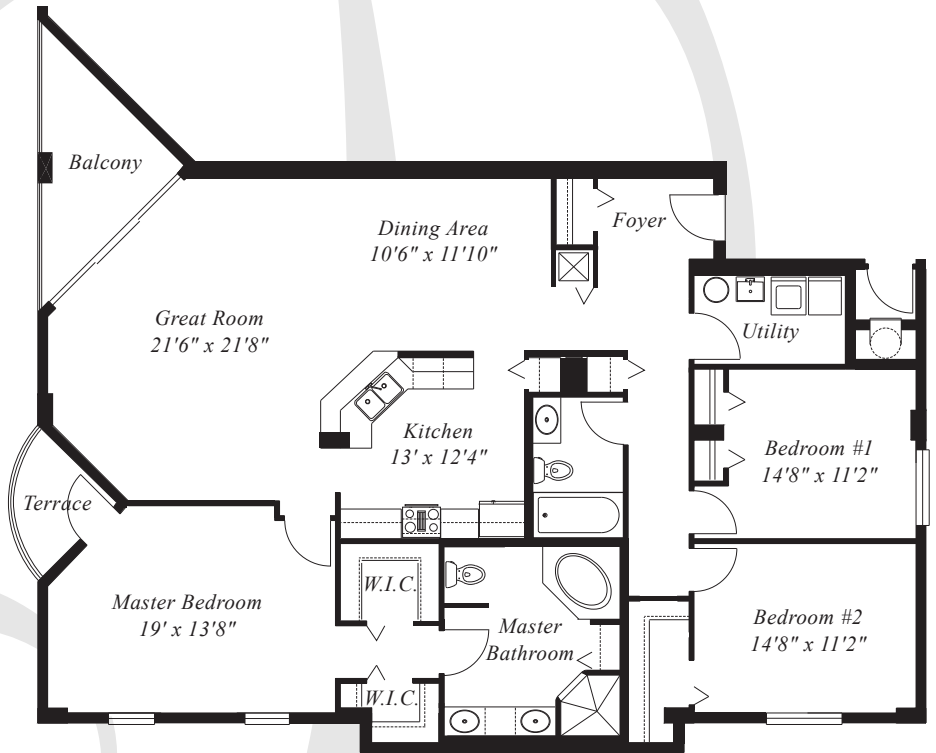

# Promenade

CONDOMINIUM

*Cool Lake Breezes Enhance Memorable Evenings.  
Celebrate Life & An Endless Fascination With Nature.  
Come Home To The Promenade. This 3 Bedroom,  
2 Bath Unit Was Designed With That Lifestyle in Mind.  
A Spacious Great Room Features a Grand Balcony  
Overlooking Turkey Lake. The Master Bedroom  
Features a Private Terrace, Double Walk-In Closets,  
His & Her Vanities, The Whirlpool Roman Tub &  
Separate Shower Make the Master Suite the Haven  
of Your Home. With This Well Designed Floor Plan,  
You Will Absolutely Love to Call  
The Promenade Your Home.*

2,010 Sq. Ft. Living Area  
160 Sq. Ft. Balcony  
3 Bedrooms 2 Baths

*All Plans & Specifications are Preliminary Only.  
All Dimensions Shown are Approximate & are Subject to Change  
All Plans & Specifications May be Modified or Changed Without Notice*