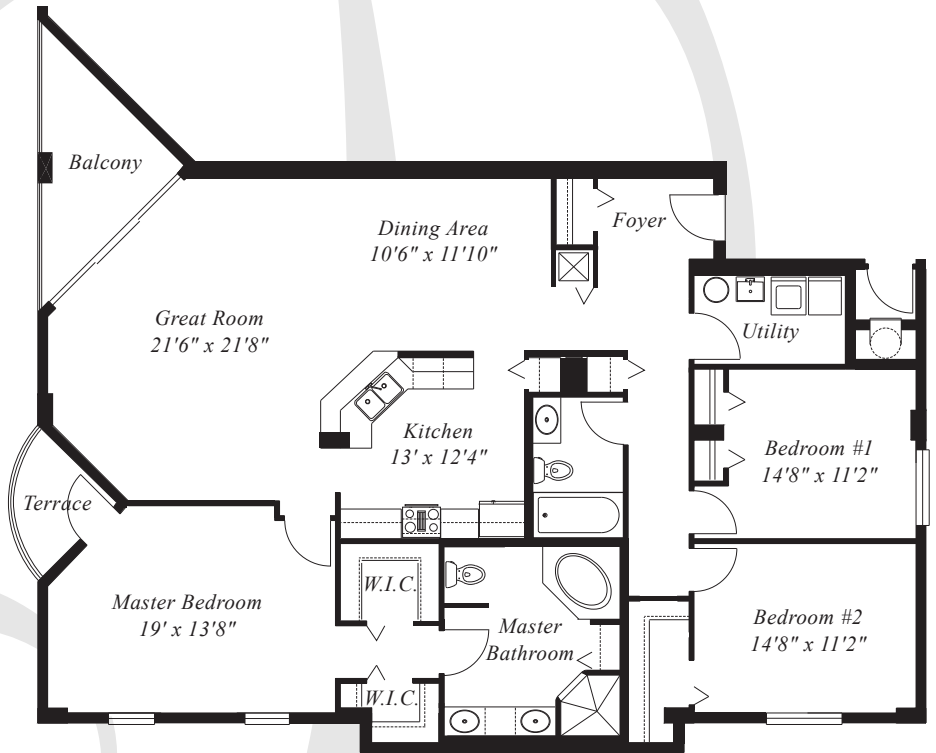

Promenade

CONDOMINIUM

*Cool Lake Breezes Enhance Memorable Evenings.
Celebrate Life & An Endless Fascination With Nature.
Come Home To The Promenade. This 3 Bedroom,
2 Bath Unit Was Designed With That Lifestyle in Mind.
A Spacious Great Room Features a Grand Balcony
Overlooking Turkey Lake. The Master Bedroom
Features a Private Terrace, Double Walk-In Closets,
His & Her Vanities, The Whirlpool Roman Tub &
Separate Shower Make the Master Suite the Haven
of Your Home. With This Well Designed Floor Plan,
You Will Absolutely Love to Call
The Promenade Your Home.*

2,010 Sq. Ft. Living Area
160 Sq. Ft. Balcony
3 Bedrooms 2 Baths

*All Plans & Specifications are Preliminary Only.
All Dimensions Shown are Approximate & are Subject to Change
All Plans & Specifications May be Modified or Changed Without Notice*