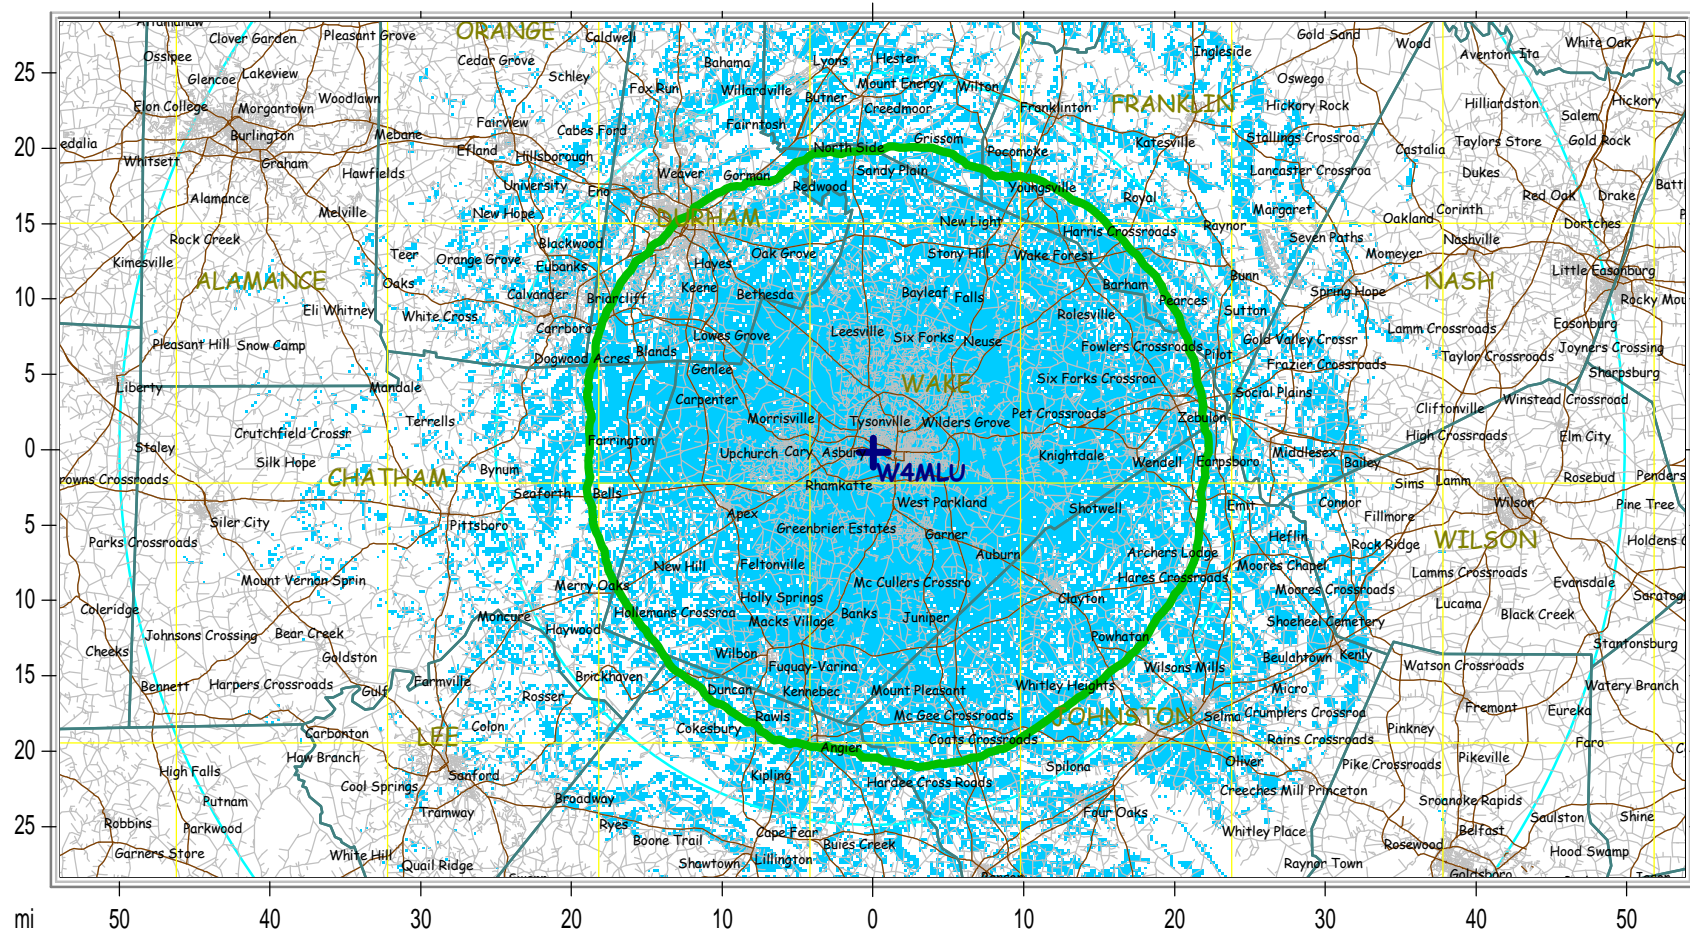

W4MLU 442.575 Raleigh, NC

Generated by CommStudy

Map Scale: 1:807023 1" = 12.74 mi V\H Size: 56.73 x 107.81 mi

County Borders State Borders Highways Streets Lat/Lon Grid